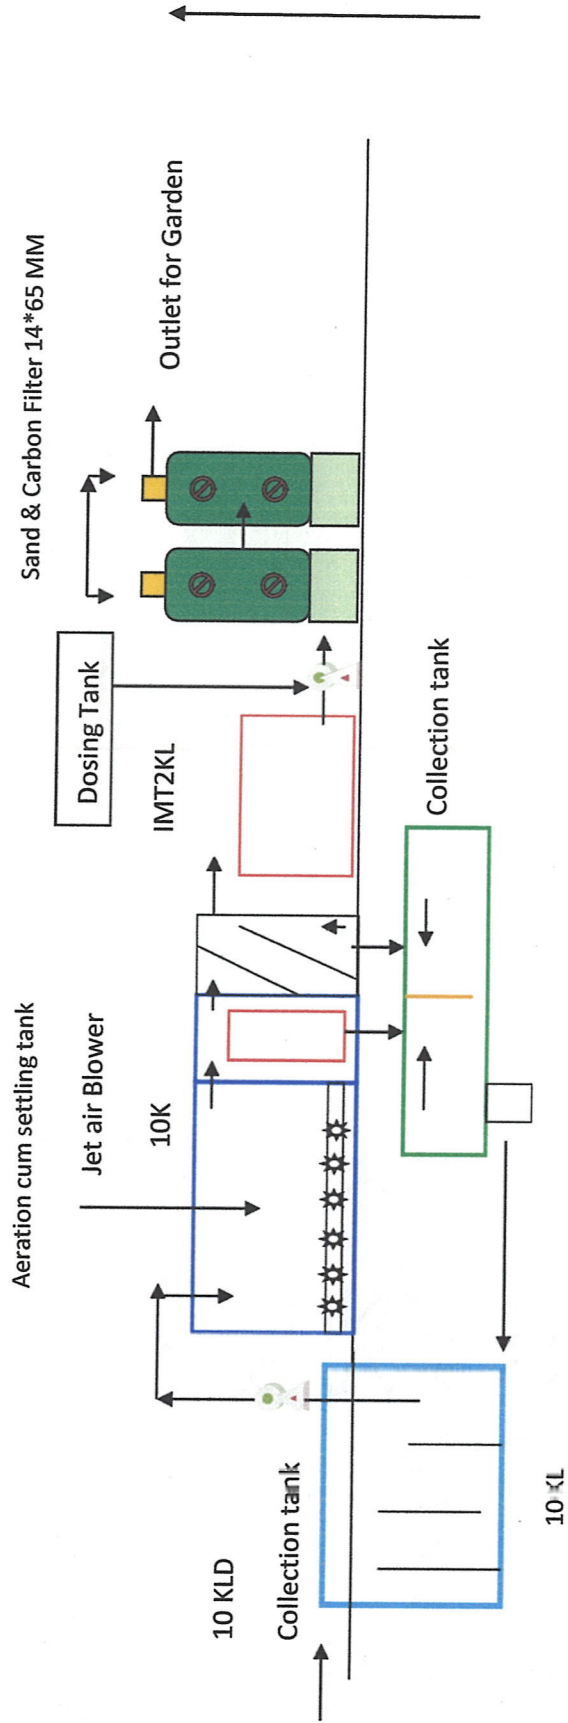

Sewage Treatment Plant 15 KLD